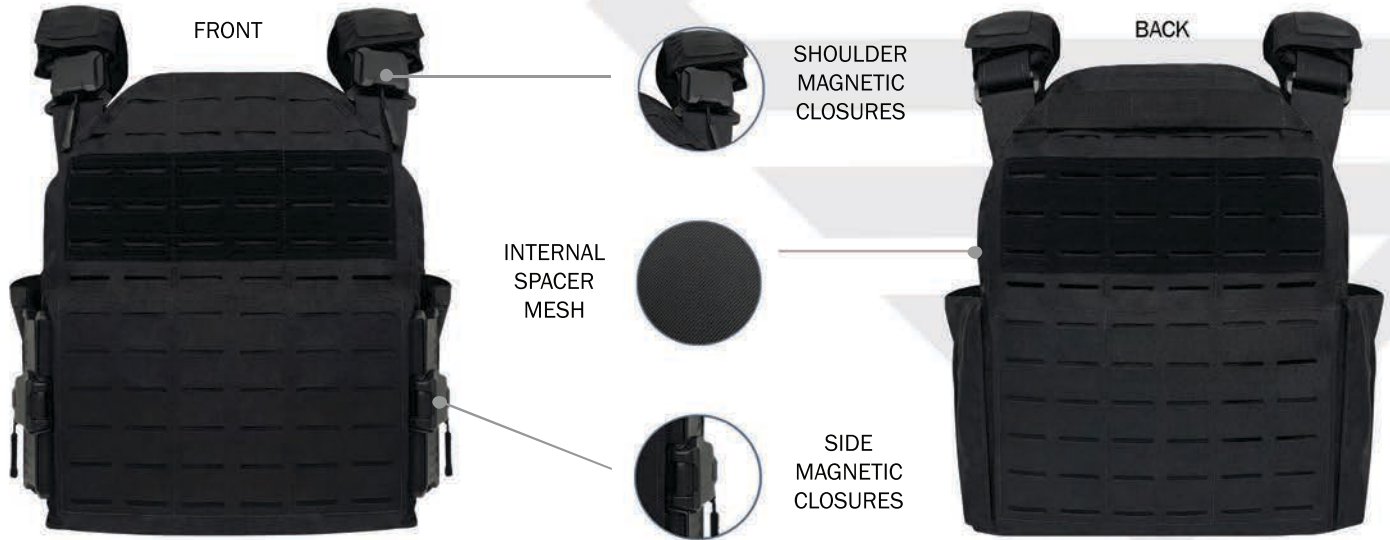

## Plate Carrier

## FEATURES

- ◇ Durable nylon construction with laser-cut MOLLE attachment system
- ◇ Included laser-cut MOLLE cummerbund for supplemental soft-armor coverage (panels sold separately) and accessory attachment
- ◇ Adjustable cummerbund
- ◇ OMB magnetic buckles on shoulders and sides
- ◇ Agency ID placard loop field
- ◇ Reinforced drag handle
- ◇ Spacer mesh for added comfort and weight distribution
- ◇ Bottom-loading plate pockets
- ◇ Removable padded shoulder pads