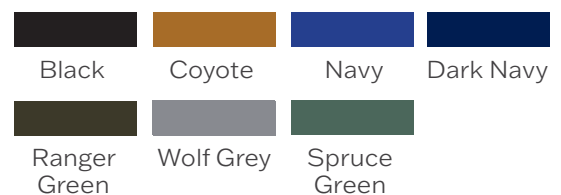

Options

- ◇ Badge grommets and optional name plate grommets
- ◇ Name ID Loop

Available Sizes

- ◇ Custom Sizes
- ◇ Standard S - 5XL

Available Colors

**SLATE
SOLUTIONS**

7060 W. State Road 84, Suite 12, Davie, FL 33317
info@SlateSolutions.com | SlateSolutions.com