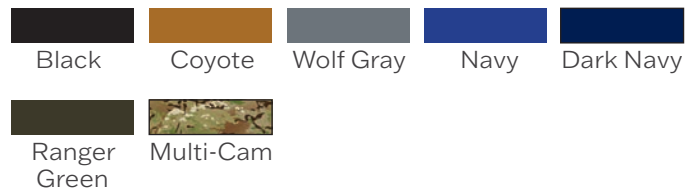

Available Colors

**SLATE
SOLUTIONS**

7060 W. State Road 84, Suite 12, Davie, FL 33317
info@SlateSolutions.com | SlateSolutions.com

754.200.6752