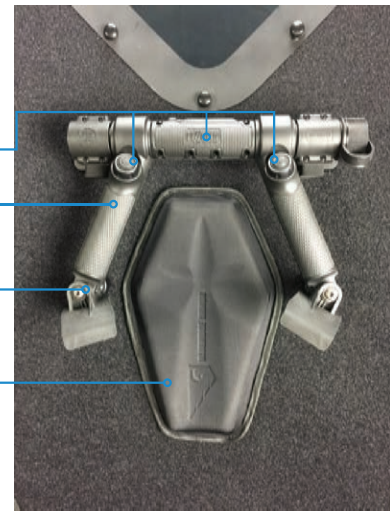

OPTIONAL
COREBOND™
6"x20" Large Profile Positive ID

POLICE

SHERIFF

OFFICIAL DISTRIBUTORS:

**SLATE
SOLUTIONS**

7060 W. State Road 84, Suite 12, Davie, FL 33317
info@SlateSolutions.com | SlateSolutions.com

754.200.6752