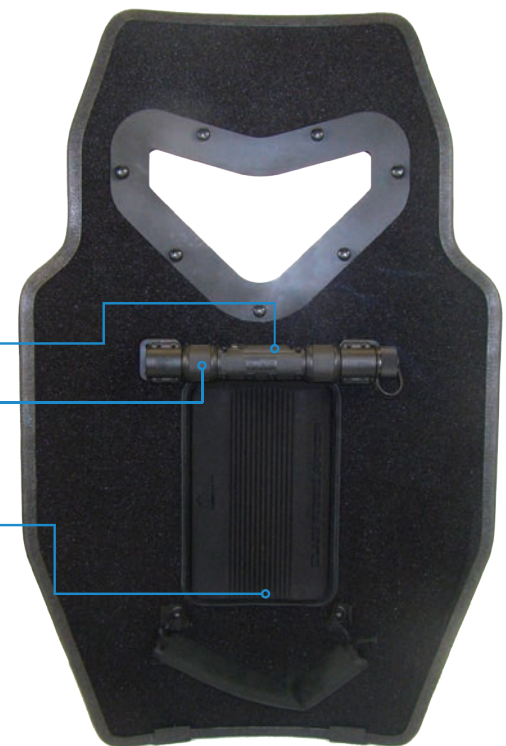

Molded High Density pad

OPTIONAL
COREBOND™

6"x20" Large Profile Positive ID

POLICE

SHERIFF

OFFICIAL DISTRIBUTORS:

**BLUERIDGE
ARMOR**

**SLATE
SOLUTIONS**

7060 W. State Road 84, Suite 12, Davie, FL 33317
info@SlateSolutions.com | SlateSolutions.com

754.200.6752