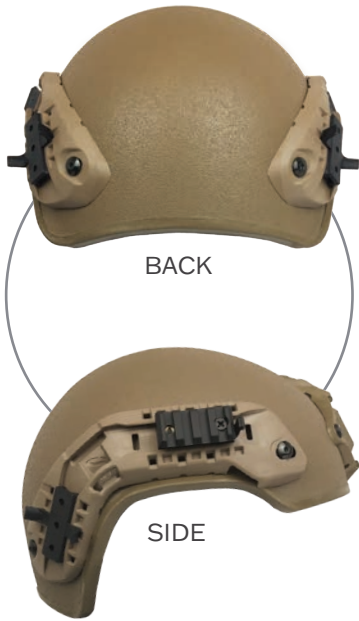

**SLATE
SOLUTIONS**

601

High Cut Ballistic Helmet

BACK

SIDE